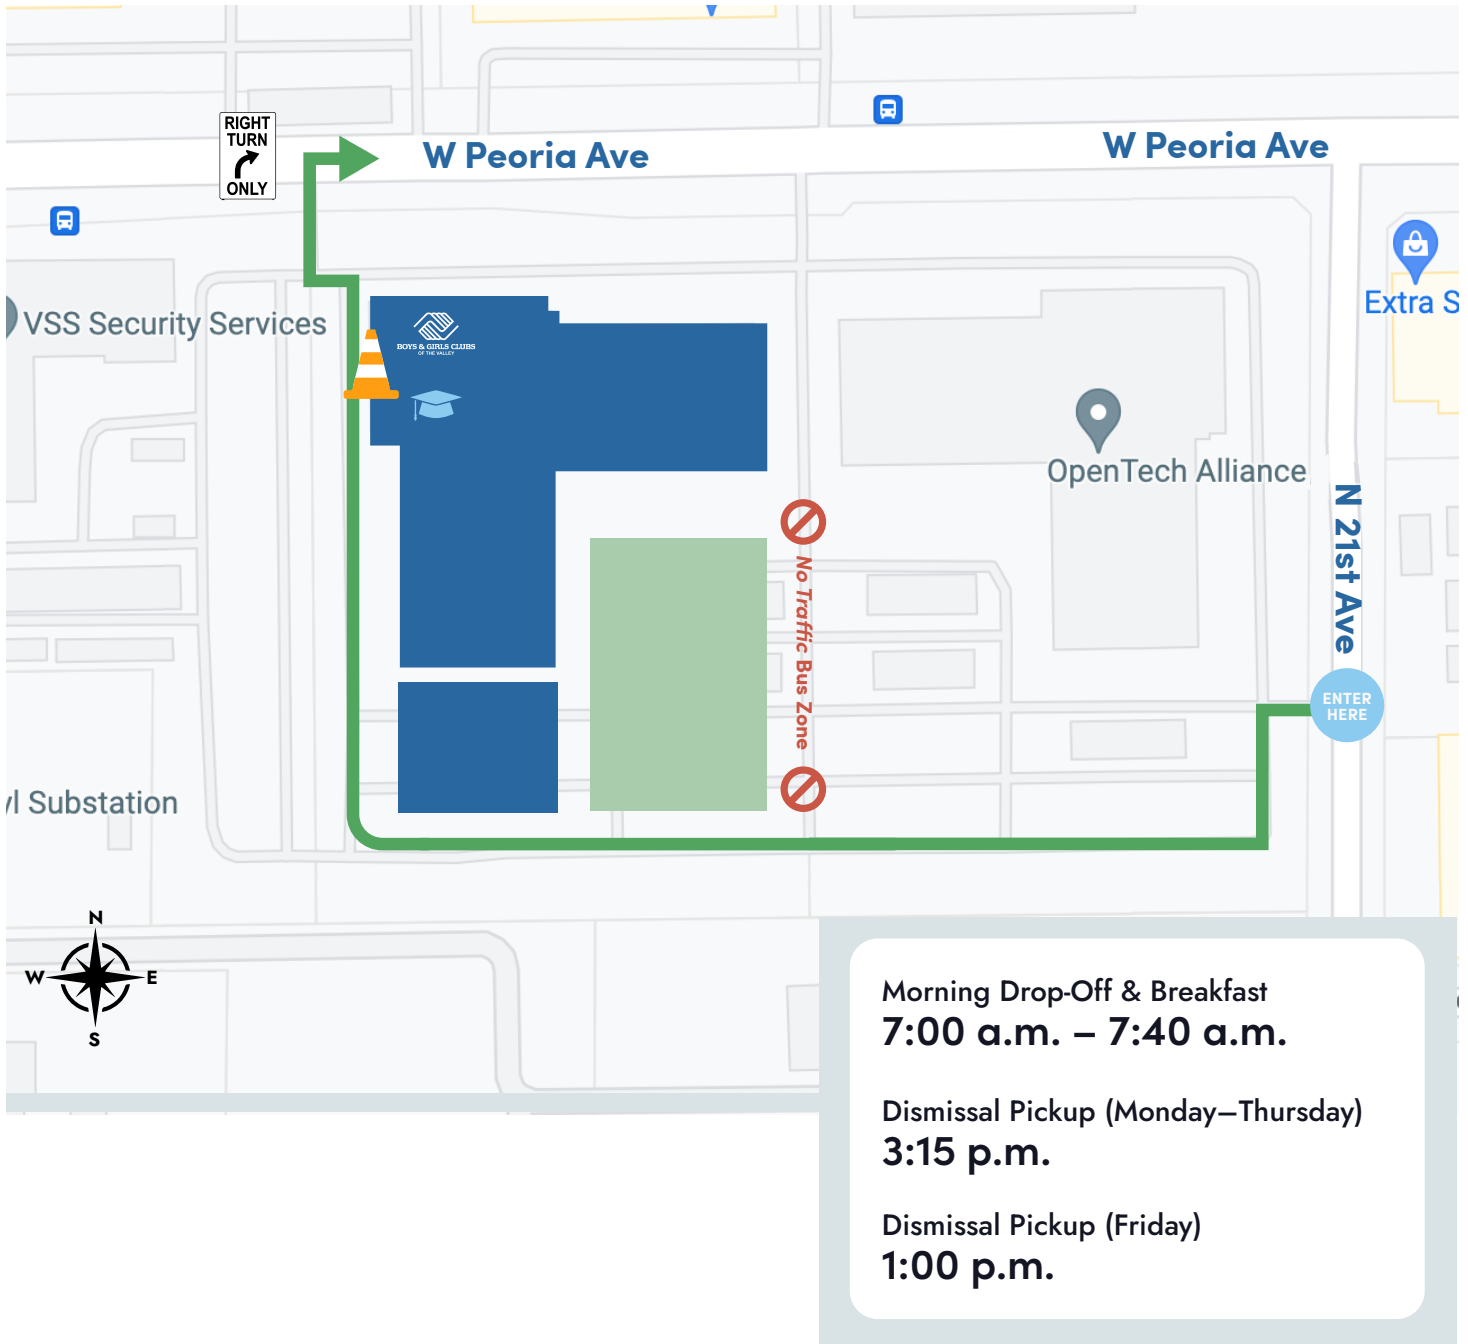

Dropoff/Dismissal Traffic Guide

= **RIGHT TURN ONLY**
on Peoria Ave.

= Loading/Unloading Zone

= No Traffic

This traffic pattern reduces back-ups and saves families time. If everyone follows the system, the streets will be safe for our scholars and families. *Thank you!*